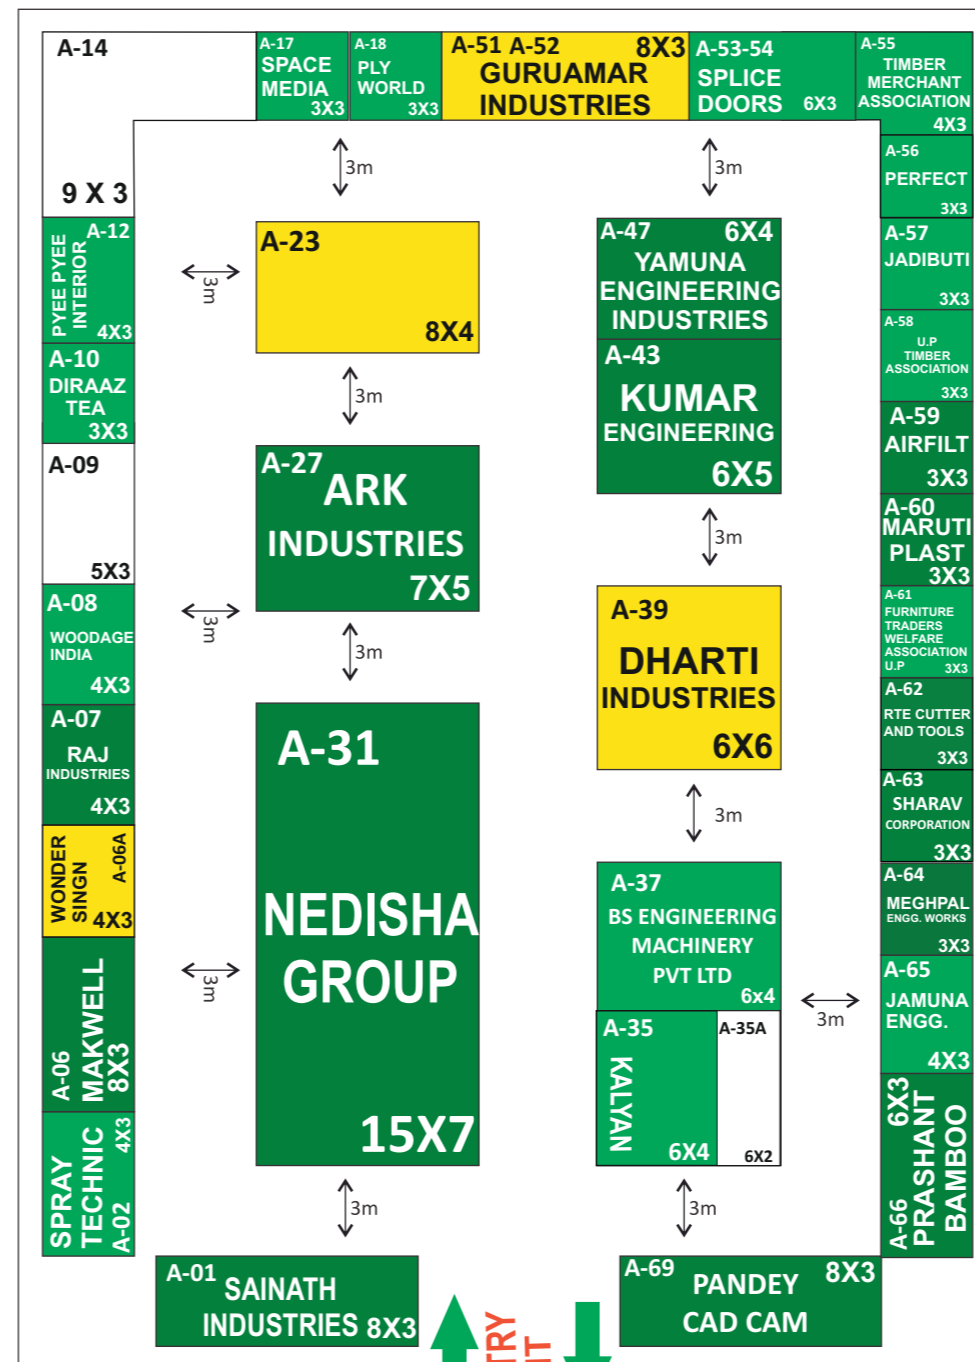

BOOK YOUR SPACE NOW! 1st EDITION

FLOOR PLAN

20 21 22
DECEMBER 2024

EKANA
International Cricket Stadium
LUCKNOW
(UTTAR PRADESH)

BOOKED
 BLOCKED
 BARE SCHEME
 SHELL SCHEME

(ALL HALL GERMAN HANGER)

	B-66	B-64	B-16	
	9X3	6X3	6X3	
B-65				B-15
4X3				3X3
B-67	B-62		B-18	B-14
4X3	6X6		6X6	3X3
B-68				B-13
4X3				3X3
B-69	B-58	B-56	B-20	B-12
4X3	6X3	6X3	6X3	3X3
B-70				B-11
4X3				3X3
B-71	B-52		B-24	B-10
4X3	6X6		6X6	3X3
B-72				B-09
4X3				3X3
B-73				B-08
4X3				KAYMO FASTENER COMPNAY 3X3
B-74	B-48A	B-48	B-28A	B-28
4X3	HEALTH PLUS FITNESS 3X6	APEX PLYWOOD INDUSTRIES 3X6	SYNERGY BONDING SOLUTION PVT LTD 6X3	FIRST CHEM INDUSTRIES 6X3
B-75				B-07
4X3				3X3
B-76	B-44		B-32	B-06
4X3	AGARWALLA TEAK INTERNATIONAL PVT LTD 6X6		A K LUMBER 6X6	3X3
B-77				B-05
4X3				5X3
B-78				B-03
4X3				KISHAN INDUSTRIES 4X3
B-79	B-40A		B-36	B-01
4X3	CARBIFORCE PVT LTD 6X2		PERFECT TOOLS GROUP 8X6	NEDISHA GROUP 6X3
B-80	B-40			
6X4	EGDCOR PVT LTD 6X6			